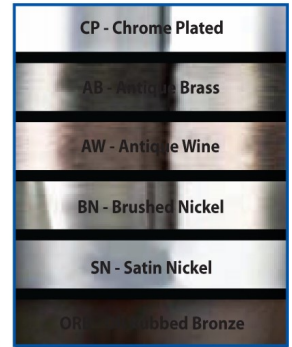

DESIGNER FAUCETS:

Designer faucets are available in the following styles and colors:

HF Series

HDF Series

HCF Series

DESIGNER AIR GAP FAUCETS:

Designer air gap faucets are available in the following styles and colors, and have the following features:

- Neck easily swivels 360°
- Unique protective spout tip prevents after drip
- Patented modular air gap
- Smooth operating ceramic disc element
- Lever style handle
- Retrofits most brands

All Designer Faucets are NSF certified to Standard 61 Section 9 ensuring lead free compliance.